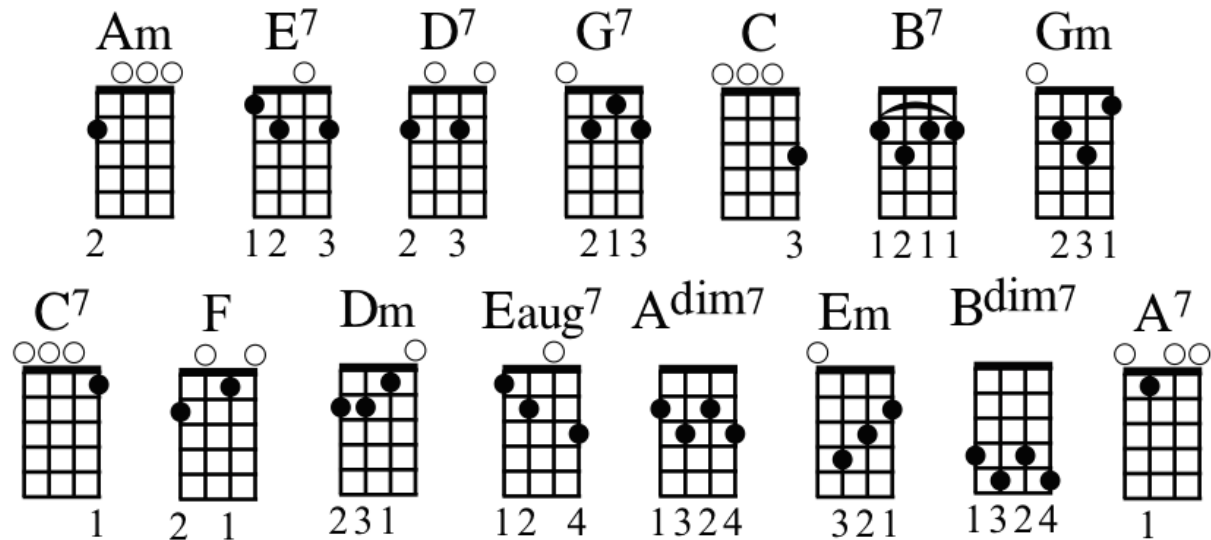

You'd Be So Nice...

Cole Porter

INTRO

Am E7 Am
D7 G7 C B7 E7

VERSE 1

Am E7 Am
You'd be so nice to come home to
Gm C7 F
You'd be so nice by the fire
Dm E7 Am
While the breeze on high sings a lullaby
Am B7 E7 Eaug7 E7 Eaug7
You'd be all that I could desire

VERSE 2

Am E7 Am
Under stars chilled by the winter
Gm C7 F
Under an August moon burning above
Adim7 Em Bdim7 Am
You'd be so nice you'd be pa - ra - dise
D7 G7 C B7 E7
To come home to and to love

SOLO

Am E7 Am
Gm C7 F
Dm E7 Am
Am B7 E7 Eaug7 E7 Eaug7

OUTRO VERSE

Am E7 Am
Under stars chilled by the winter
Gm C7 F
Under an August moon burning above
Adim7 Em Bdim7 Am
You'd be so nice you'd be pa - ra - dise
D7 G7 C A7
To come home to and to lo - ove
D7 G7 C G7 C
To come home to and to love