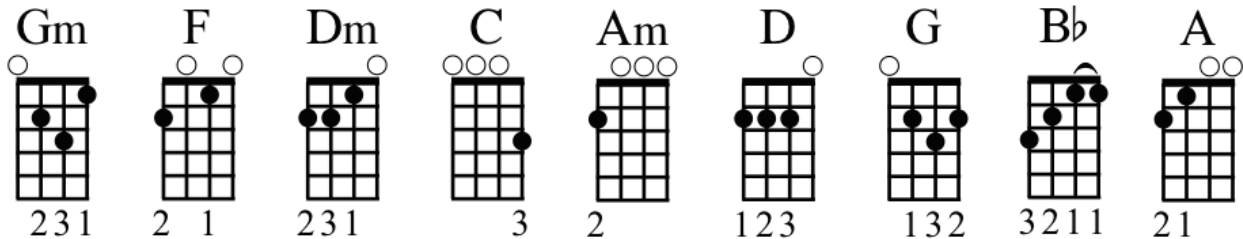

White Room

Chords

INTRO

Gm F Dm C x2
Am

VERSE 1

D C G Bb C D C G
In the white room, with black curtains, near the station
Bb C D C G Bb C D C G
Black roof country, no gold pavements, tired starlings
Bb C D C G Bb C D C G
Sil - ver horses, ran down moonbeams, in your dark eyes
Bb C D C G Bb C D C G Bb
Dawn light smiles, on you leaving, my contentment

BRIDGE

C G Bb A
I'll wait in this place where the sun never shines
C G Bb C D
Wait in this place where the shadows run from themselves

VERSE 2

D C G Bb C D C G
You said no strings, could secure you, at the station
Bb C D C G Bb C D C G
Platform ticket, restless diesels, goodbye windows
Bb C D C G Bb C D C G
I walked into, such a sad time, at the station
Bb C D C G Bb C D C G Bb
As I walked out, felt my own need, just beginning

BRIDGE

C G Bb A
I'll wait in the queue when the trains come by
C G Bb C D
Lie with you where the shadows run from themselves

MIDDLE

Gm F Dm C x2
Am

VERSE 3

D C G Bb C D C G
At the party, she was kindness, in the hard crowd
Bb C D C G Bb C D C G
Conso - lation, for the old wound, now for - gotten
Bb C D C G Bb C D C G
Yel - low tigers, crouched in jungles, in her dark eyes
Bb C D C G Bb C D C G
Now she's dressing, goodbye windows, ti - red starlings

BRIDGE

C G Bb A
I'll sleep in this place with the lonely crowd
C G Bb C D
Lie in the dark where the shadows run from themselves

MIDDLE

Gm F Dm C x2
Am

SOLO

D C G Bb C rpt. to fade