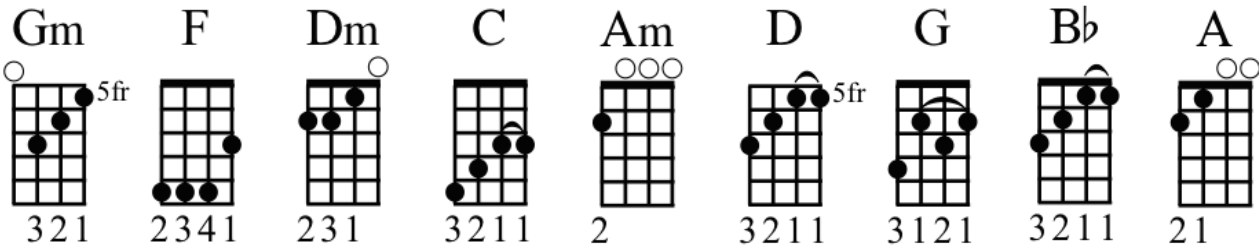

Chords

INTRO

Gm F Dm C x2
Am

VERSE 1

D C G Bb C D C G
In the white room, with black curtains, near the station
Bb C D C G Bb C D C G
Black roof country, no gold pavements, tired starlings
Bb C D C G Bb C D C G
Sil - ver horses, ran down moonbeams, in your dark eyes
Bb C D C G Bb C D C G Bb
Dawn light smiles, on you leaving, my contentment

BRIDGE

C G Bb A
I'll wait in this place where the sun never shines
C G Bb C D
Wait in this place where the shadows run from themselves

VERSE 2

D C G Bb C D C G
You said no strings, could secure you, at the station
Bb C D C G Bb C D C G
Platform ticket, restless diesels, goodbye windows
Bb C D C G Bb C D C G
I walked into, such a sad time, at the station
Bb C D C G Bb C D C G Bb
As I walked out, felt my own need, just beginning