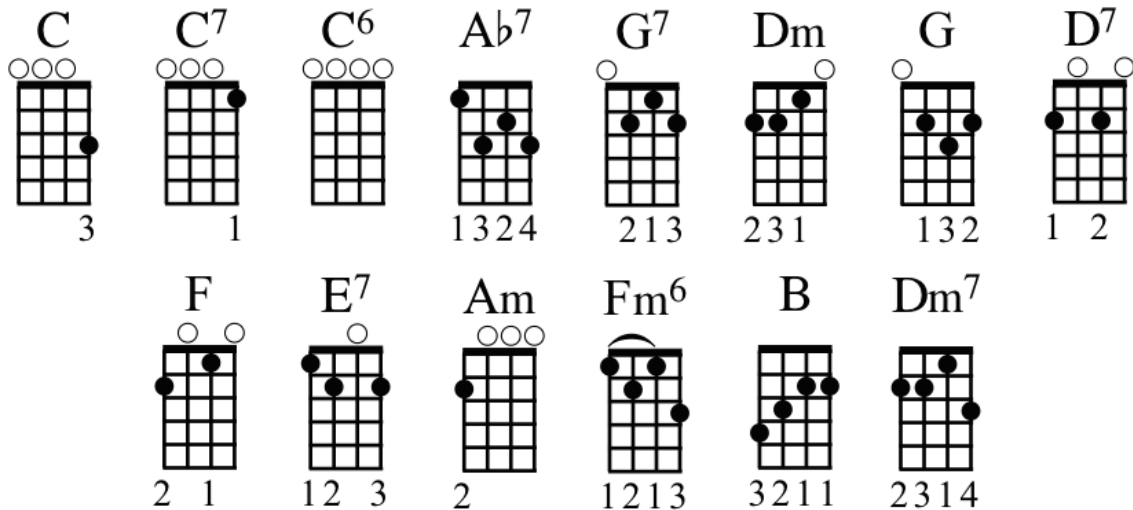

Sit on My Face

Monty Python

INTRO

Am Fm6 C B Dm7 G7
C C7 C6 Ab7 C G7

VERSE 1

C
Sit on my face, and tell me that you love me
C Dm G7
I'll sit on your face and tell you I love you too
Dm C
I love to hear you oralise
G D7
When I'm between your thighs
G G7
You blow me away

VERSE 2

C
Sit on my face and let my lips embrace you
C F E7
I'll sit on your face and let my love be tru - ly
Am Fm6 C B
Life can be fine if we both sixty-nine
Dm7
And we'll sit on our faces in all sorts of places and play
G7 C C7 C6 Ab7 C G7 C
Til we're blown away