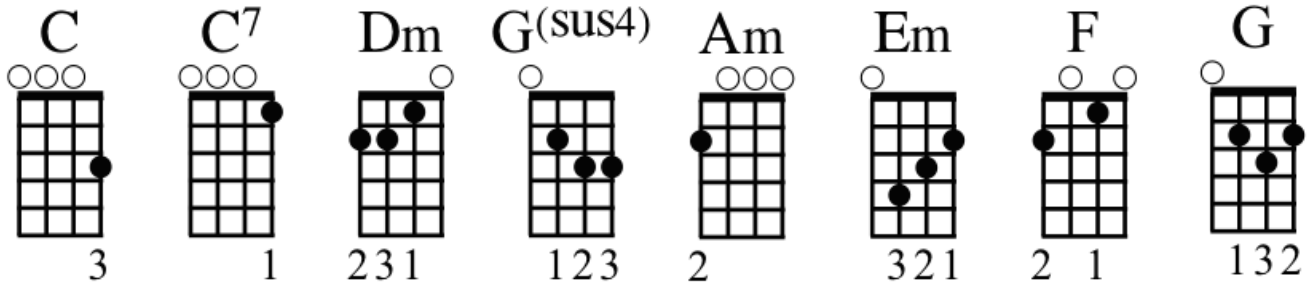

Somewhere Only We Know

Carrie Hope Fletcher Version

Capo 1st fret

VERSE 1

C C7
I walked across an empty land
Dm Gsus4
I knew the pathway like the back of my hand
C C7
I felt the earth beneath my feet
Dm Gsus4
Sat by the river and it made me complete

BRIDGE

Am Em
Oh simple thing, where have you gone?
F Gsus4
I'm getting old and I need something to rely on

VERSE 2

C C7
I came across a fallen tree
Dm Gsus4
I felt the branches of it looking at me
C C7
Is this the place we used to love?
Dm Gsus4
Is this the place that I've been dreaming of

BRIDGE

Am Em
Oh simple thing, where have you gone?
F Gsus4
I'm getting old and I need something to rely on
Am Em
So tell me when you're gonna let me in
F Gsus4
I'm getting tired and I need somewhere to begin

PICKING PATTERN