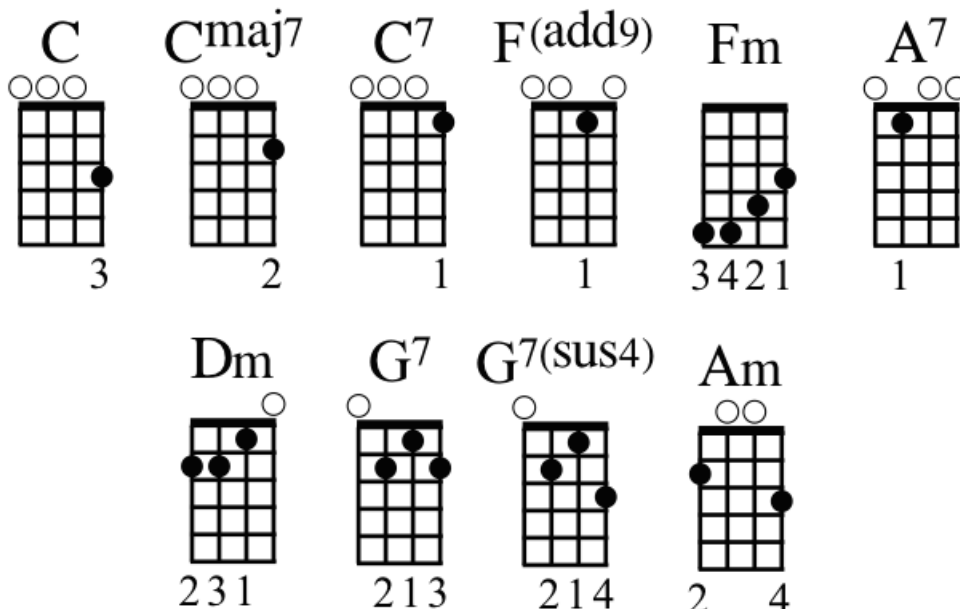

Baby Doll

Meghan Trainor

Capo
4th fret

INTRO

C Cmaj7 C7 Fadd9 Fm C A7 Dm G7 C G7 G7sus4 G7

CHORUS

C Cmaj7 C7 Fadd9 Fm
Walls can always fall, but when you call me baby doll
C A7 Dm G7 C G7 G7sus4 G7
It feels so right as you hold me in your arms tonight

VERSE 1

C C7 Fadd9
Love me, that's the way it should be
Fadd9 Am G7 G7sus4
Lay there right beside me, even in the light of day
C C7 Fadd9
Honey, sweeter than my sundae
Fadd9 Am G7 G7sus4
Makes my worries go away, I just need to hear you say

BRIDGE

Fadd9 G7
You'll be just fine
Fadd9 G7
Oh baby doll, won't you ease your mind

CHORUS

VERSE 2

C C7 Fadd9
Save me, take me to a good place
Fadd9 Am G7 G7sus4
Set a smile on my face, pray it never fades away
C C7 Fadd9
In time, I'll find all the right rhymes,
Fadd9 Am G7 G7sus4
To sing you, for the clear signs, I just need to hear you say

BRIDGE

CHORUS

INTRO (with warbling)

BRIDGE

CHORUS

END

C