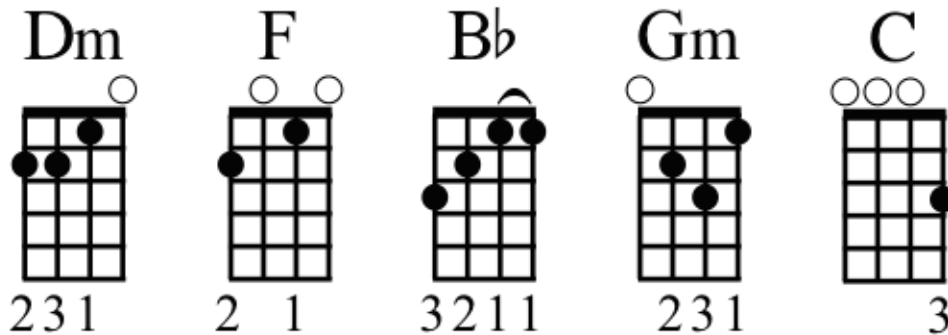

Hold Back the River

James Bay

INTRO

VERSE 1

Dm F Bb F
 Tried to keep you close to me
 Bb F C
 But life got in between
 Dm F Bb F
 Tried to square not being there
 Bb F C
 But think that I should have been

CHORUS

Bb
 Hold back the river, let me look in your eyes
 Bb
 Hold back the river so I
 F
 Can stop for a minute and see where you hide
 F C
 Hold back the river, hold back

Dm F
(First three notes of the intro)