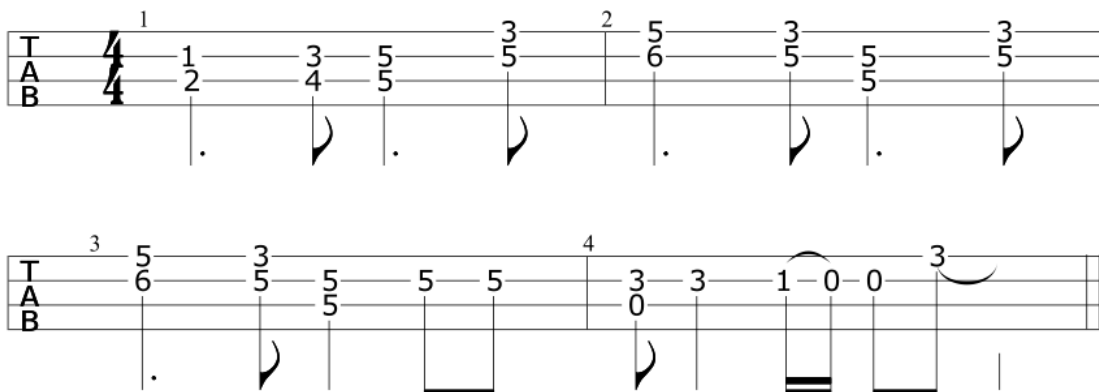

Hold Back the River

James Bay

INTRO

VERSE 1

Dm F Bb F
 Tried to keep you close to me
 Bb F C
 But life got in between
 Dm F Bb F
 Tried to square not being there
 Bb F C
 But think that I should have been

CHORUS

Bb
 Hold back the river, let me look in your eyes
 Bb
 Hold back the river so I
 F
 Can stop for a minute and see where you hide
 F C
 Hold back the river, hold back

Dm F
(First three notes of the intro)