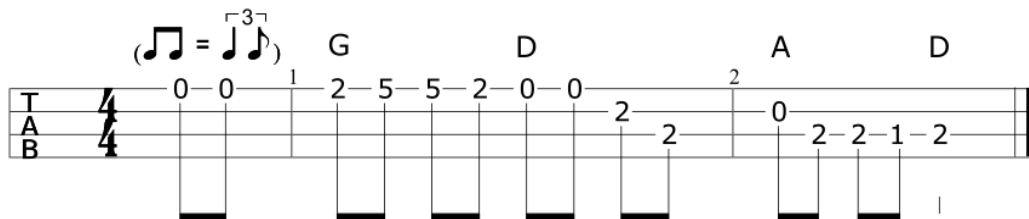

Sally MacLennane

The Pogues

INTRO

VERSE 1

D G D
Well Jimmy played harmonica in the pub where I was born
D G A
He played it from the night time to the peaceful early morn
G D A
He soothed the souls of psychos and the men who had the horn
D G A D
And they all looked very happy in the morning

VERSE 2

D G D
Now Jimmy didn't like his place in this world of ours
D G A
Where the elephant man broke strong men's necks, when he'd had too many powers
G D A
So I'm sad to see the grieving of the people that I'm leaving
D G A D
And he took the road for God knows in the morning