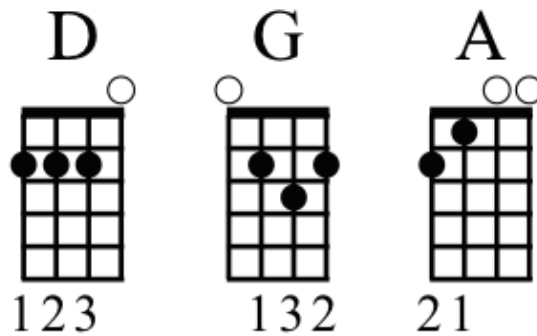

Sally MacLennane

The Pogues

INTRO

VERSE 1

D G D
Well Jimmy played harmonica in the pub where I was born
D G A
He played it from the night time to the peaceful early morn
G D A
He soothed the souls of psychos and the men who had the horn
D G A D
And they all looked very happy in the morning

VERSE 2

D G D
Now Jimmy didn't like his place in this world of ours
D G A
Where the elephant man broke strong men's necks, when he'd had too many powers
G D A
So I'm sad to see the grieving of the people that I'm leaving
D G A D
And he took the road for God knows in the morning

BRIDGE

D G D
We walked him to the station in the rain
D G A
We kissed him as we put him on the train
G D G
And we sang him a song of times long gone
D A D
Though we knew that we'd be seeing him again

CHORUS

BRIDGE

CHORUS

INTRO

VERSE 5

When Jimmy came back home he was surprised that they were gone
He asked me all the details of the train that they went on
Some people they are scared to croak but Jimmy drank until he choked
And he took the road for heaven in the morning