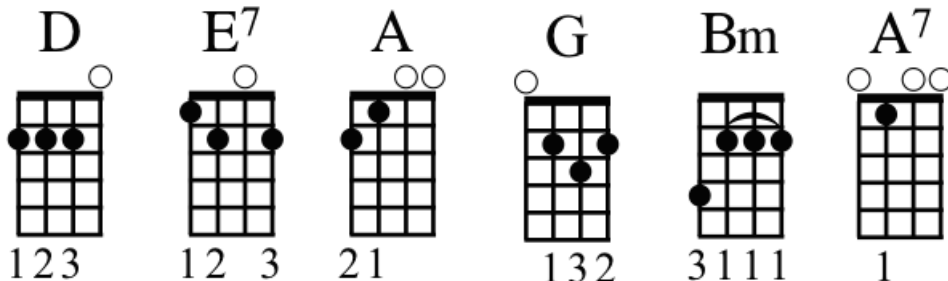

Waterloo

ABBA

INTRO

D

VERSE 1

D E7 A G A
My, my, at Waterloo Napoleon did surrender
D E7 A G D A Bm
Oh yeah, and I have met my destiny in quite a similar way
Bm
The history book on the shelf
E7 A G D A7
Is always repeating itself