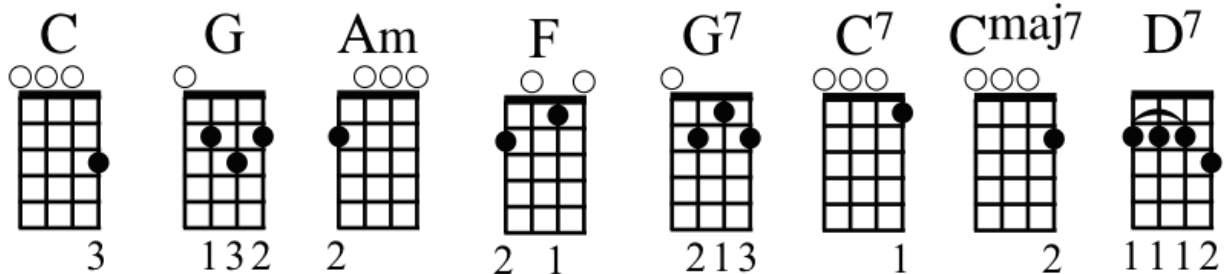

When A Man Loves A Woman

Percy Sledge

Capo 1st fret

INTRO

C G Am C F G⁷ C G

VERSE 1

C G Am C
 When a man loves a woman, can't keep his mind on nothing else
 F G⁷ C G
 He'll change the world, for the good thing he's found
 C G Am C
 If she is bad, he can't see it, she can do no wrong
 F G⁷ C G
 Turn his back on his best friend if he put her down

VERSE 2

C G Am C
 When a man loves a woman, spend his very last dime
 F G⁷ C G
 Trying to hold on to what he needs
 C G Am C
 He'd give up all of his comforts, and sleep out in the rain
 F G⁷ C C⁷
 If she says that's the way it ought to be

VERSE 4

C G Am C
When a man loves a woman, he can do her no wrong
F G7 C G
He can never look another girl
C G Am C
Yes, when a man loves a woman, I know exactly how he feels
F G7 C G
Cause baby, baby, you are my girl

C G Am
When a man loves a woman... (Fade)

GUITAR RIFF

C G Am

Capo. fret 1

4 5 6

7 8 9

1. G 2. C7