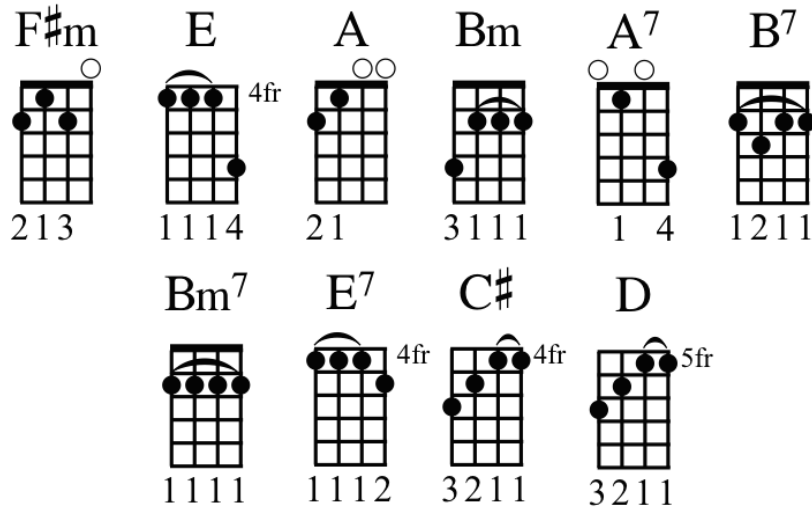

We Don't Believe What's On TV

Twenty One Pilots

INTRO

F#m E A x3

VERSE 1

F#m E A
We don't believe what's on TV
F#m E A
Because it's what we want to see
F#m E A
And what we want, we know we can't believe
F#m E A
We have all learned to kill our dreams

BRIDGE

Bm F#m A A7
I need to know that when I fail you'll still be here
B7 Bm7
Coz if you stick around I'll sing you pretty sounds
E E7
And we'll make money selling your hair

CHORUS

C# D
I don't care what's in your hair
A E
I just want to know what's on your mind
C# D
I used to say I want to die before I'm old
A E
But because of you I might think twice

MIDTRO

F#m E A x2

VERSE 2

F#m E A
What if my dream does not happen
F#m E A
Would I just change what I've told my friends
F#m E A
I don't want to know who I would be
F#m E A
When I wake up from a dreamer's sleep