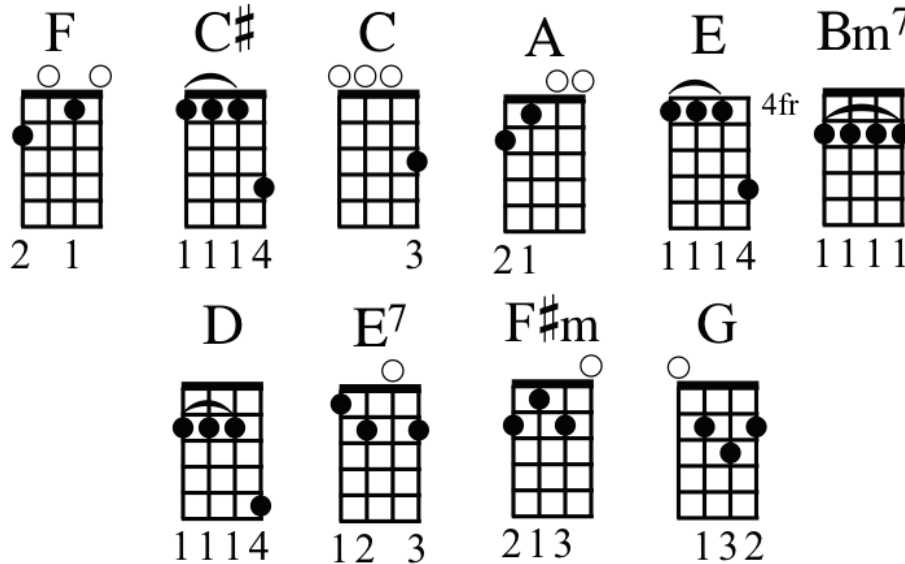

INTRO

F

VERSE 1

F C# C A
Out on the winding, windy moors we'd roll and fall in green
F C# C A
You had a temper like my jealousy, too hot, too greedy
F C# C
How could you leave me, when I needed to possess you?
A E
I hated you but I loved you, too

BRIDGE

Bm7 D C#
My dream in the night
Bm7 D C#
They told me I was going to lose the fight
Bm7 D C#
And leave behind my Wuthering, Wuthering, Wuthering Heights