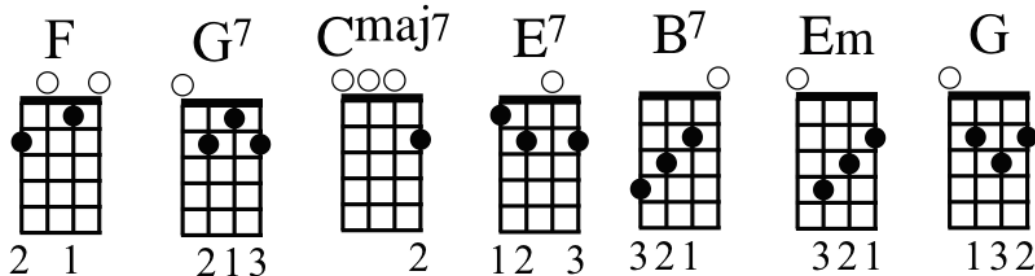

Giant Woman

Steven Universe

VERSE 1

F G7 Cmaj7 E7
All I wanna do is see you turn into a giant woman, a giant woman
F G7 Cmaj7
All I wanna be is someone who gets to see a giant woman
F G7 C E7
All I wanna do is help you turn into a giant woman, a giant woman
F G7 Cmaj7
All I wanna be is someone who gets to see a giant woman

MIDDLE

B7 Em G Cmaj7
Oh, I know it'll be great and I just can't wait to see the person you are together
B7 Em
If you give it a chance you can do a huge dance, because you are a giant woman

VERSE 2

F G7 C E7
You might even like being together and if you don't it won't be forever
F G7 Cmaj7 E7
But if it were me I'd really wanna be a giant woman, a giant woman
F G7 Cmaj7
All I wanna do is see you turn into a giant woman