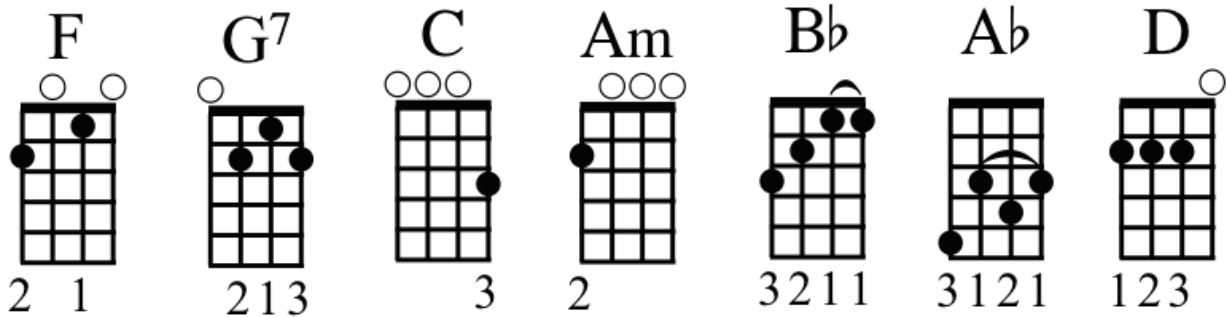

Let Me Drive My Van...

Steven Universe

VERSE 1

I know I'm not that tall F G7
I know I'm not that smart C
But let me drive my van into your heart Am F
Let me drive my van into your heart G7 C

VERSE 2

I know I'm not that rich F G7
I'm trying to get my start C
So let me drive my van into your heart Am F
Let me drive my van into your heart G7 C

MIDDLE

And if we look out of place Bb
Well, baby, that's okay F
I'll drive us into outer space Ab
Where we can't hear what people say D G7

VERSE 3

I know I don't have a plan F G7
I'm working on that part C Am
At least I've got a van F
So let me drive my van into your heart G7 Am

OUTRO

Let me drive my van into your heart F
Let me drive my van into your heart G7 Am
Let me drive my van into your heart F
Let me drive my van into your heart G7 C
Let me drive my van into your heart