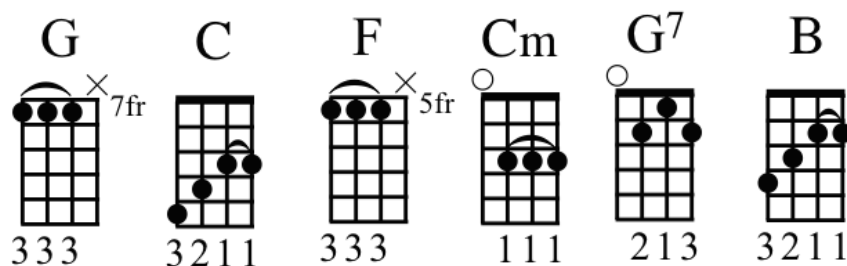

# Serious Song

## Steven Universe

G C F  
Oh, that's the end of another day  
C G  
It was mighty serious, I'd have to say  
C F  
The Crystal Gems looked really cool  
Cm G<sup>7</sup> C B C  
When they made the temple explode