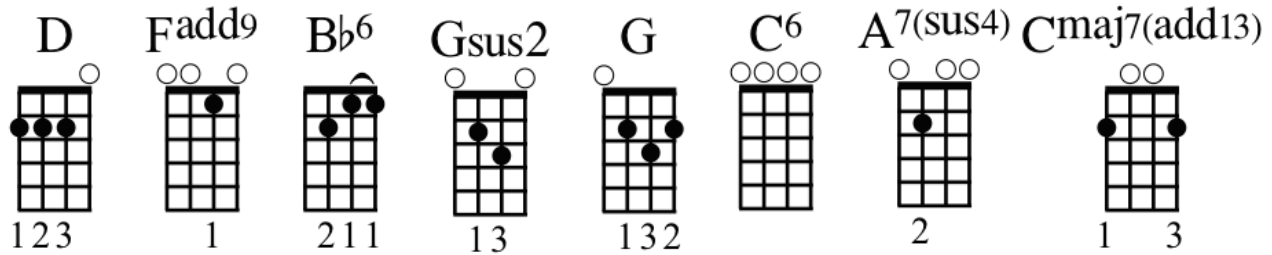

Unhappy Birthday

The Smiths

INTRO

CHORUS

D Fadd9 Bb6 Gsus2
 I've come to wish you an unhappy birthday
 D Fadd9 Bb6
 I've come to wish you an unhappy birthday
 Gsus2 D Fadd9
 Because you're evil and you lie and if you should die
 Bb6 Gsus2 D Fadd9 D
 I may feel slightly sad but I won't cry

VERSE 1

G D C6
 Loved and lost and some may say
 D A7sus4 Cmaj7add13
 When usually it's nothing surely you're happy it should be this way
 D C6
 I say, "No, I'm gonna kill my dog"
 D A7sus4 Cmaj7add13
 May the lines sag, the lines sag heavy and deep tonight