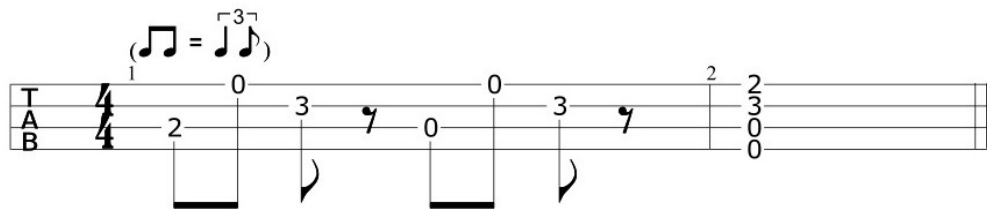

Unhappy Birthday

The Smiths

INTRO

CHORUS

D Fadd9 Bb6 Gsus2
 I've come to wish you an unhappy birthday
 D Fadd9 Bb6
 I've come to wish you an unhappy birthday
 Gsus2 D Fadd9
 Because you're evil and you lie and if you should die
 Bb6 Gsus2 D Fadd9 D
 I may feel slightly sad but I won't cry