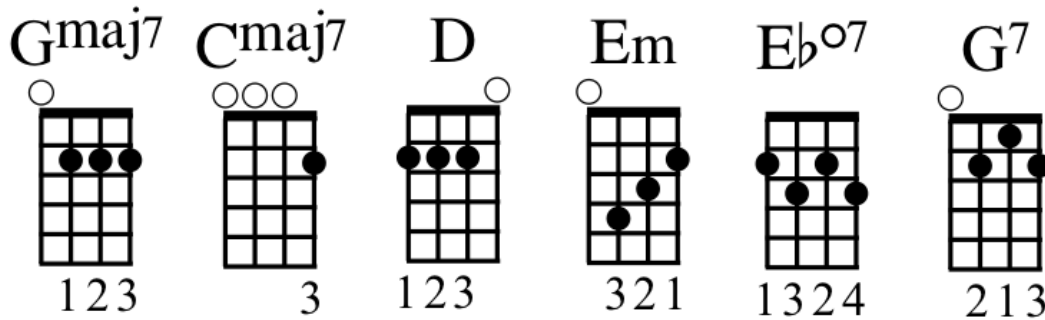

Everything Stays

Rebecca Sugar

VERSE 1

Gmaj7 Cmaj7
Let's go in the garden
Gmaj7 D
You'll find something waiting
Em Cmaj7
Right there where you left it
Gmaj7 D
Lying upside down

VERSE 2

Gmaj7 Cmaj7
When you finally find it
Gmaj7 Eb°7
You'll see how it's faded
Em Cmaj7
The underside is lighter
Gmaj7 D
When you turn it around

CHORUS

Cmaj7 Em
Everything stays, right where you left it
D Eb°7 Em
Everything stays, but it still changes
G7 Cmaj7 Eb°7 Gmaj7
Ever so slightly, daily and nightly
Gmaj7 D Eb°7 Em
In little ways, when everything stays