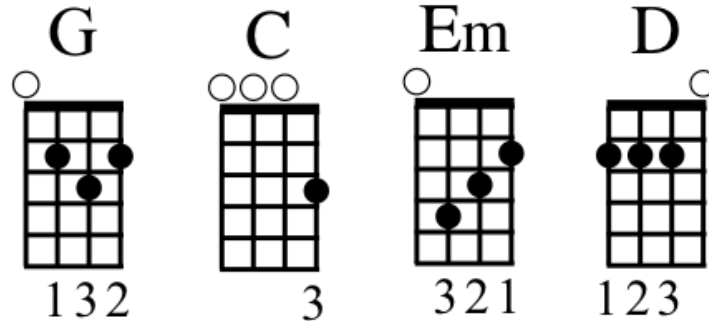

The Pogues

Capo 2nd Fret

INTRO

G C G Em
G G C D
G C G Em
G C D G

VERSE 1

G   C   G
If I should fall from grace with God where no doctor can relieve me
          G   C   Em
If I'm buried 'neath the sod but the angels won't receive me
          G   Em   C
Let me go boys, let me go   boys
          G   C   D
Let me go down in the mud where the rivers all run dry

BREAK

G C G G D G x2

VERSE 2

G   C   G
This land was always ours, was the proud land of our fathers
          G   C   Em
It belongs to us and them, not to any of the others
          G   Em   C
Let them go boys, let them go   boys
          G   C   D
Let them go down in the mud where the rivers all run dry