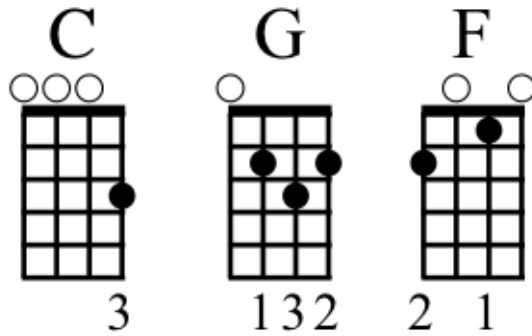

Motherfucker Got Fucked Up

Folk Uke

CHORUS

C G C
Motherfucker got fucked up 'cause he got in the way
F G F G
Not a lot of things to say, Motherfucker got in the way
C G C
Motherfucker got fucked up 'cause he got in the way

SOLO TAB

The solo tab is written in 4/4 time and consists of 12 measures. The notes are indicated by numbers on the strings (T=top, A=middle, B=bottom), and chords are indicated by letters above the staff. Measure numbers 1 through 12 are placed above the first note of each measure. Measure 11 includes a circled '8' indicating a double octave.

Measure 7: F chord. Notes: 3-0-3-0-3-0-3-5 (T), 3-0-3-0-3-0-3-5 (A), 3-0-3-0-3-0-3-5 (B).

Measure 8: G chord. Notes: 2 (T), 0 (A), 0 (B), 3-0-3-0-3-0-3-5 (T), 3-0-3-0-3-0-3-5 (A), 3-0-3-0-3-0-3-5 (B).

Measure 9: C chord. Notes: 7-7-7-7 (T), 7-6-5 (A), 8-8 (B), 8-8 (T), 8-8 (A), 8-8 (B).

Measure 10: G chord. Notes: 7-6-5 (T), 8-8 (A), 8-8 (B), 8-8 (T), 8-8 (A), 8-8 (B).

Measure 11: C chord. Notes: 8-8 (T), 8-8 (A), 8-8 (B), 3-2-1 (T), 3-2-1 (A), 3-2-1 (B).

Measure 12: C chord. Notes: 0 (T), 0 (A), 0 (B), 0 (T), 0 (A), 0 (B).