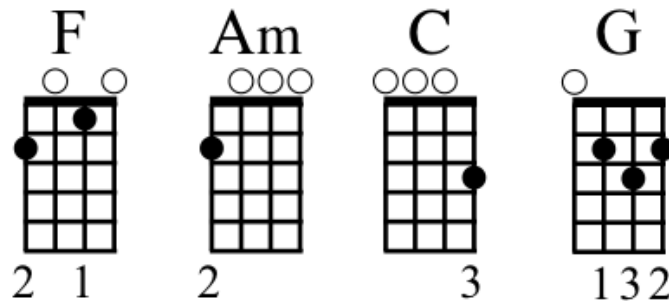

Foals

INTRO

F Am C Am G x2

VERSE 1

F Am C Am G
So I walked through to the haze, And a million dirty waves
F Am C Am G
Now I see you lying there, Like a lilo losing air, air
F Am C Am G
Black rocks and shoreline surf, Still that summer I cannot bear
F Am
And I wipe the sand from my eyes
C Am G
The Spanish Sahara the place that you'd wanna leave the horror here

CHORUS

F Am
Forget the horror here, Forget the horror here
C Am G F
Leave it all down here, It's future rust and it's future dust
F Am
Forget the horror here, Forget the horror here
C Am G F Am C Am G
Leave it all down here, It's future rust and it's future dust

VERSE 2

F Am C Am G
Now the waves they drag you down, Carry you to broken ground
F Am C Am G
Though I found you in the sand, Wipe you clean with dirty hands
F Am
So God damn this boiling space
C Am G
The Spanish Sahara the place that you'd wanna leave the horror here