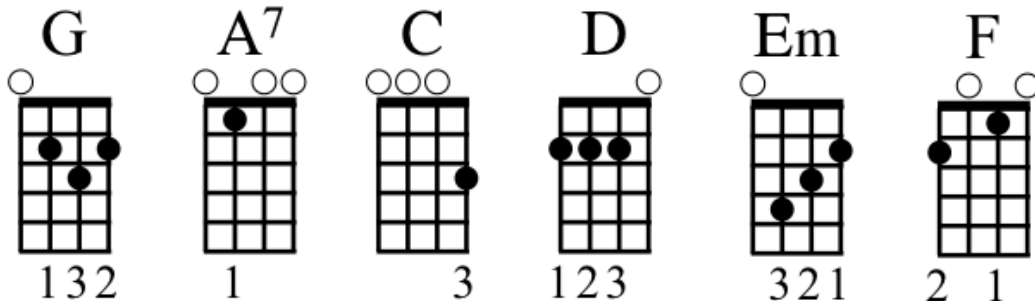

Satellite of Love

Low Reed/UOGB

INTRO

G A7 C D x2

VERSE 1

G A7 C D
Satellite's gone, Up to the sky
G A7 C D
Thing like that drive me, Out of my mind
Em D C
I watched it for a little while
A7 C
I like to watch things on TV

CHORUS

G D
(Bing, bang, bong) Satellite of love
F C
(Bing, bang, bong) Satellite of love
G D
(Bing, bang, bong) Satellite of love
Em D C D
Sa - te - llite of

VERSE 2

G A7 C D
Satellite's gone, Way up to Mars
G A7 C D
It will soon be filled, With parking cars
Em D C
I watched it for a little while
A7 C
I love to watch things on TV

LICKS

The image shows two guitar licks for ukulele, each in 4/4 time. The first lick is for a D chord and the second for a G chord. Both licks are written on a four-line staff with fret numbers and fingerings.

Lick 1 (D):
Staff 1: 1 0-2-3-5 2 2
Staff 2: 2 0-2-3 0-2-3-5 2 2

Lick 2 (G):
Staff 1: 3-2-0-2 3
Staff 2: 2-4-0-2 3