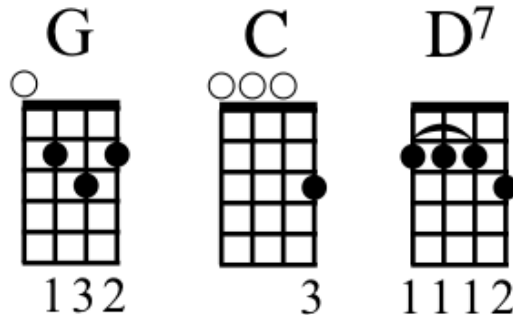

SNL Last

INTRO

G G G G
G G C G

VERSE 1

G G
I don't care what your momma says, Christmastime is near
C G
I don't care what your daddy says, Christmas is full of cheer
D7 C
All I know is that Santa's sleigh, is making its way to the U.S.A.
G G
I wish it was Christmas today, I wish it was Christmas today

MIDTRO

G G C G

VERSE 2

G G
I don't care what the neighbours say, Christmas will soon be here
C G
I don't care if you think it's a lie, Christmastime is dear
D7 C
I don't care about anything, except hearing those sleigh bells a-ring-a-ding, ding
G G
I wish it was Christmas today, I wish it was Christmas today

OUTRO

G G G G