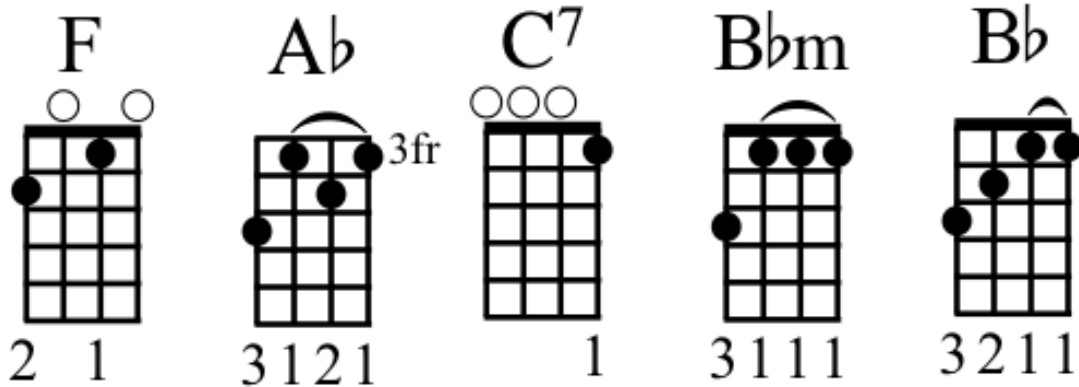

Mr Tillman

Father John Misty

INTRO

F Ab C7 F
Bbm C7 F Bb x2

VERSE 1

F Ab C7 F
Mr. Tillman, good to see you again
Bbm C7 F Bb
There's a few outstanding charges just before we check you in
F Ab C7 F
Let's see here, you left your passport in the mini fridge
Bbm C7 F Bb
And the message with the desk says here the picture isn't his
F Ab C7 F
And oh, just a reminder about our poli - cy
Bbm C7 F Bb
Don't leave your mattress in the rain if you sleep on the balcony
F Ab C7 F
Okay, did you and your guests have a pleasant stay?
Bbm C7 F Bb
What a beautiful tattoo that young man had on his face
F Ab C7 F
And oh, will you need a driver out to Phil - ly?
Bbm C7 F Bb
Jason Isbell's here as well and he seemed a little worried about you

CHORUS

F Ab C7 F
I'm feeling good, damn, I'm feeling so fine
Bbm C7 F Bb
I'm living on a cloud above an island in my mind
F Ab C7 F
Oh baby, don't be alarmed this is just my vibe
Bbm C7 F Bb
No need to walk around, no it's not too bad a climb

CHORUS

WHISTLE SOLO

F Ab C7 F
Bbm C7 F Bb x2

1 Capo fret 3

Ukulele tablature for the Whistle Solo. The first staff shows a 4/4 time signature and a capo at fret 3. The notes are: G4 (2), A4 (2), B4 (1), C5 (0), G4 (2), A4 (3), B4 (0), C5 (2), G4 (0), A4 (X), B4 (X), C5 (1), G4 (3). The second staff continues with: G4 (3), A4 (1), B4 (0), C5 (0), G4 (4), A4 (0), B4 (2), C5 (3), G4 (2), A4 (0), B4 (2), C5 (0), G4 (2), A4 (0).