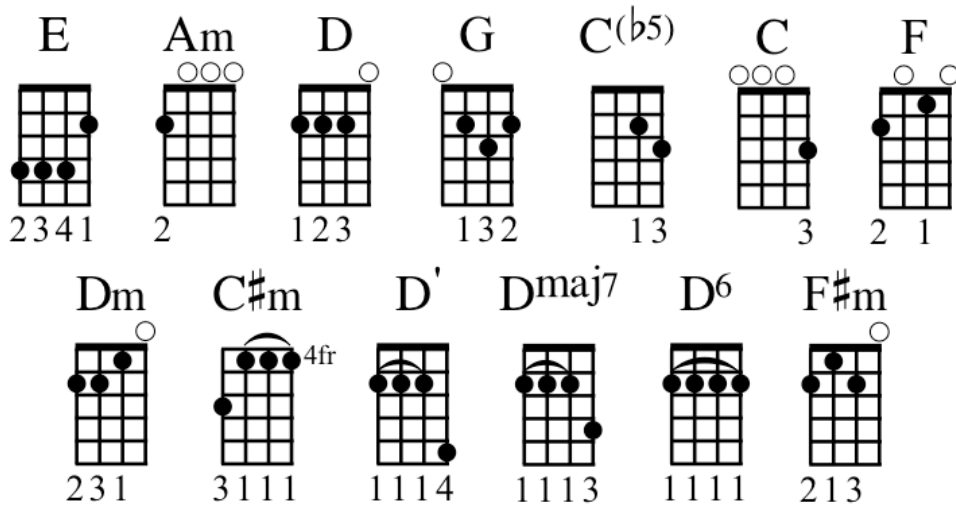

Perfect Day

Lou Reed

Capo
1st fret

INTRO

E Am E Am

VERSE 1

Am D G C(b5) C
Just a perfect day, drink sangria in the park
F Dm E
And then later, when it gets dark, we go home
Am D G C(b5) C
Just a perfect day, feed animals in the zoo
F Dm E
Then later, a movie, too, and then home

G D' (D Dmaj7 D6) A C#m
G D' (D Dmaj7 D6) A

INTRO

Capo fret 1

12/8

PIANO SOLO

Capo fret 1

12/8

3x