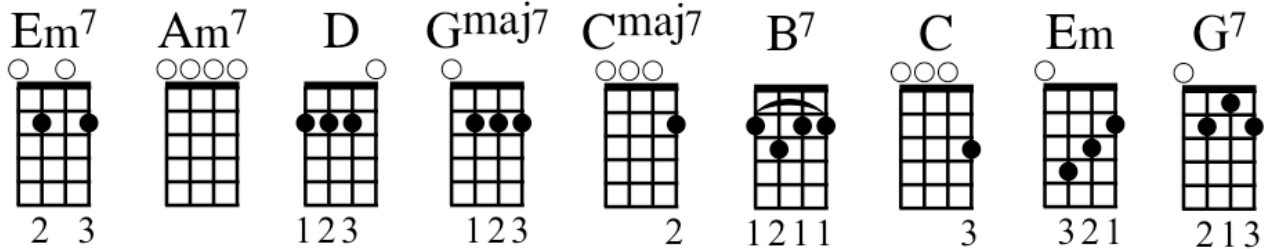

# I Say a Little Prayer

Aretha Franklin

Capo 2nd fret

## INTRO

Em7 Am7 D Gmaj7  
Cmaj7 B7  
I say a little prayer for you

## CHORUS

C D Em  
Forever and ever, you'll stay in my heart  
Em G7  
And I will love you  
C D Em  
Forever and ever, we never will part  
Em G7  
Oh, how I love you  
C D Em  
Together, together, that's how it must be  
Em G7  
To live without you  
C B7  
Would only mean heartbreak for me

### BRIDGE

Em7            Am7                            D            Gmaj7  
My darling, believe me, For me there is no one but you  
Cmaj7            Gmaj7  
Please love me too  
Cmaj7            Gmaj7    Cmaj7            Gmaj7  
I'm in love with you,    Answer my prayer, baby  
Cmaj7            Gmaj7    Cmaj7            Gmaj7  
Say you love me too,    Answer my prayer, baby