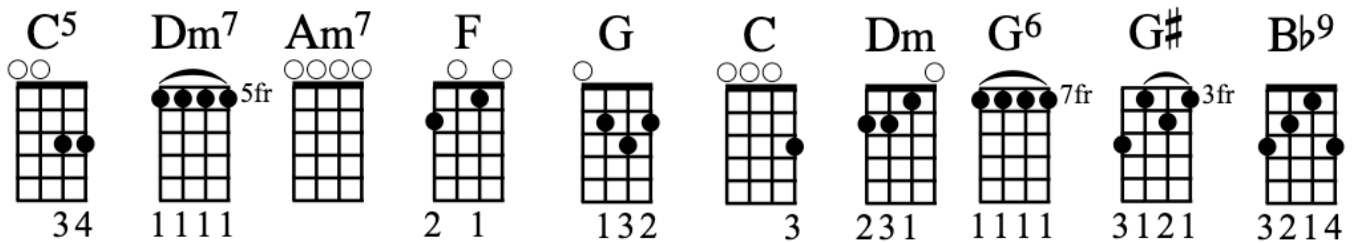

Lisztomania

Phoenix

INTRO

C5

VERSE 1

Dm7 Am7 F
So sentimental, not sentimental, no
Am7
Romantic, not discussing it
G C F
Dar - ling I'm down and lonely
Dm
When we're the fortunate only
G
I've been looking for something else
Am7 C F C
Do let, do let, do let, jugulate, do let, do let