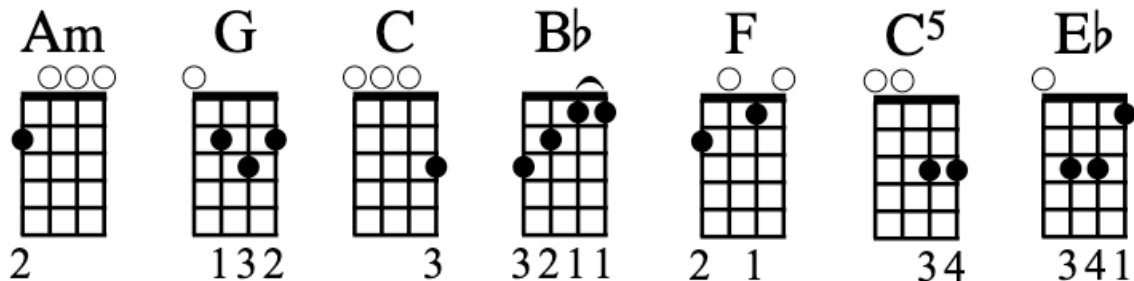

## The Buzzcocks

Capo 4th Fret