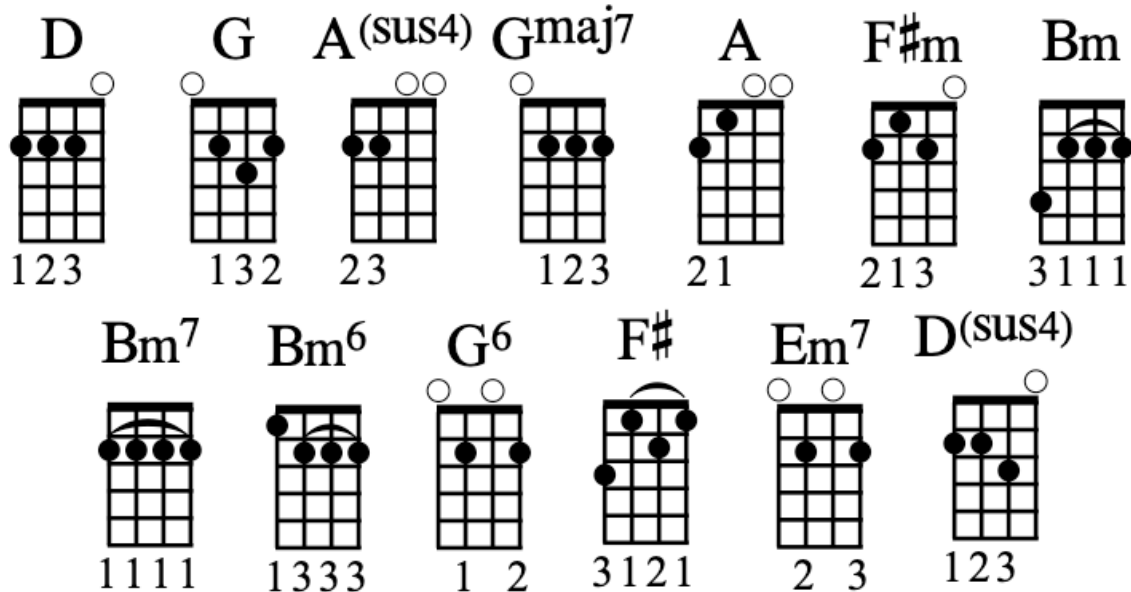

# Your Song

Elton John

Capo 1st fret

### VERSE 3

D Gmaj7 A F#m  
I sat on the roof and kicked off the moss  
Bm Bm7 Bm6 G6  
Well, a few of the verses, well, they've got me quite cross  
D A F# Bm  
But the sun's been quite kind while I wrote this song  
D Em7 G A Asus4 A  
It's for people like you that keep it turned on

### INTRO: Capo 1st fret

Ukulele tablature for the Intro with a capo at the 1st fret. The piece is in 4/4 time. The first staff shows the first two measures: measure 1 has a 4-measure rest, and measure 2 has notes 2, 2, 0, 2, 2, 2. Above measure 2 is the instruction "AH-----". The second staff shows measures 3-4: measure 3 has notes 2, 4, 0, 7 with a slur and "H" above; measure 4 has notes 4, 5, 4, 3, 2, 2, 3, 2. Above measure 4 is the instruction "AH-----".

### INTRO: Capo 3rd fret

Ukulele tablature for the Intro with a capo at the 3rd fret. The piece is in 4/4 time. The first staff shows the first two measures: measure 1 has a 4-measure rest, and measure 2 has notes 0, 0, 0, 7, 8, 2, 3, 0 with a slur. Above measure 2 is the instruction "H". The second staff shows measures 3-4: measure 3 has notes 0, 2, 3, 5, 2, 3, 4, 1, 0, 0, 0, 1, 0 with a slur; measure 4 has notes 0, 2, 0, 1, 0. Above measure 4 is the instruction "H".