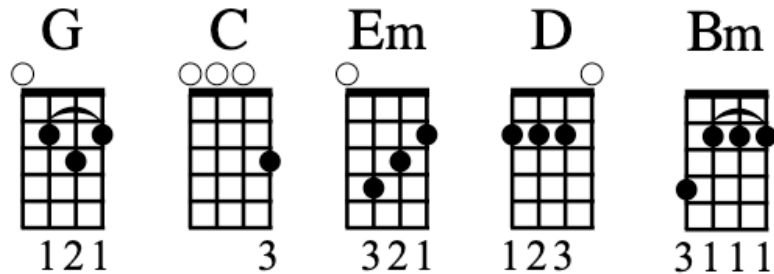

When the Ship Comes In

The Pogues

SOLO

G C G Em
 C C D D
 G D G C
 D D G G

VERSE 1

G Bm C G
 Oh the time will come up, when the winds will stop
 G C G
 And the breeze will cease to be breathin'
 G Bm C G
 Like the stillness in the wind, before the hurricane begins
 G D G
 The hour that the ship comes in
 D G
 And the sea will split, and the ships will hit
 D G
 And the sands on the shoreline will be shaking
 D G
 Then the tide will sound, and the waves will pound
 G C D G
 And the mornin' will be breakin'

D G
 And the words that are used, for to get the ship confused
 D G
 Will not be understood as they're spoken
 D G
 For the chains of the sea, will have busted in the night
 G C D G
 And be buried on the bottom of the ooo - cean

SOLO

VERSE 3

G Bm C G
 A song will lift, as the mainsail shifts
 G C G
 And the boat drifts on to the shoreline
 G Bm C G
 And the sun will respect, every face on the deck
 G D G
 The hour that the ship comes in
 D G
 Then the sands will roll, out a carpet of gold
 D G
 For your weary toes to be a-touchin'
 D G
 And the ship's wise men, will remind you once again
 G C D G
 That the whole wide world is wat - chin'

SOLO

BRIDGE

D D G G
D D G G
D D G G
C C D D

SOLO

SOLO TAB

Ukulele solo tab with chords and fingerings. The piece is in 4/4 time. The chords are G, C, G, Em, C, D, G, D, G, C, D, G. The tab includes fingerings (1-4), slurs, and a hammer-on/pull-off (H P) at the end.