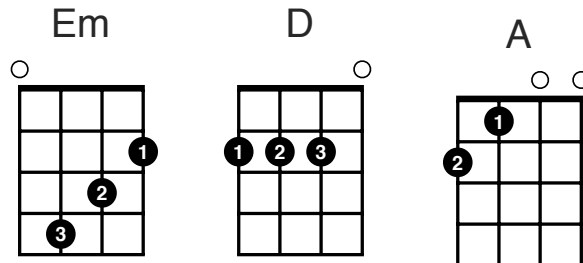

Cut My Lip

(Location Session)

Twenty One Pilots

Capo 2nd fret

INTRO

Em D A x4

VERSE 1

Em D A
I'll keep on tryin', tryin', might as well
Em D A
If you decide, 'cide, all is well
Em D A
I'll keep on tryin', tryin', might as well
Em D A
If you decide, 'cide, all is well

PRE-CHORUS

Em D A
Though I am bruised, face of contusions, know I'll keep movin'
Em D
Though I am bruised, face of contusions
A Em D
Know I'll keep it movin', know I'll keep it movin'

CHORUS

A
Rust around the rim, drink it anyway
Em D
I cut my lip
A
Isn't what I want, blood is on my tongue
Em
I cut my lip

VERSE 2

D
I keep on goin' back
A Em
Even though it's me I abuse
D A
I'll keep on goin' back, even

PRE-CHORUS

CHORUS

BRIDGE

D A
Tryin', tryin', might as well
Em D A
If you decide, 'cide, all is well

MIDDLE

Em D A
I don't mind at all, lean on my pride, lean on my pride, I'm a lion x4