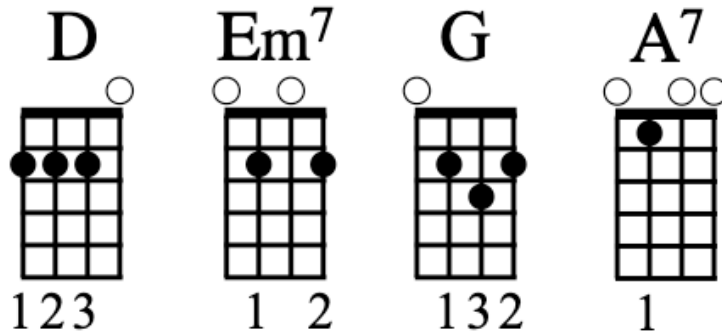

White Winter Hymnal

fleet foxes

Capo 2nd Fret

INTRO

I was following the, I was following the x4

CHORUS

D
I was following the pack all swallowed in their coats
Em⁷
With scarves of red tied 'round their throats
Em⁷
To keep their little heads, from fallin' in the snow
G
And I turn 'round and there you go, and Michael you would fall
A⁷ D
And turn the white snow red as strawberries in the summertime

BREAK

D D G D

CHORUS

SOLO

D D G D x2
A⁷ A⁷ G D

ACAPELLA CHORUS

SOLO

D