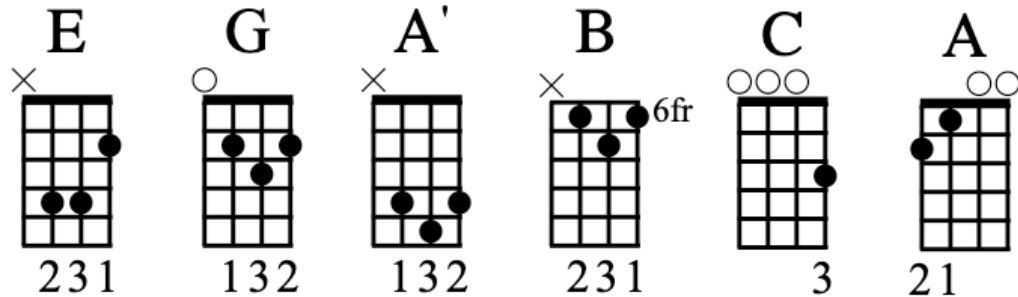

You're Standing on My Neck

Splendor

INTRO

VERSE 1

E G
This is my stop
E G
Got to get off
E A'
I may go pop
B A' G A'
Excuse me
B A' G A'
Excuse me

CHORUS

C G A
I've got to be direct
C G A
If I'm wrong please correct
C G A
You're standing on my neck

VERSE 2

E G
Look right through me
E G
Say I'm gloomy
E A'
Yea, so sue me
B A' G A'
Excuse me
B A' G
Excuse me

CHORUS

C G A
I've got to be direct
C G A
It's like a big train wreck
C G A
You're standing on my neck
C G A
You're standing on my neck
C G
You're standing