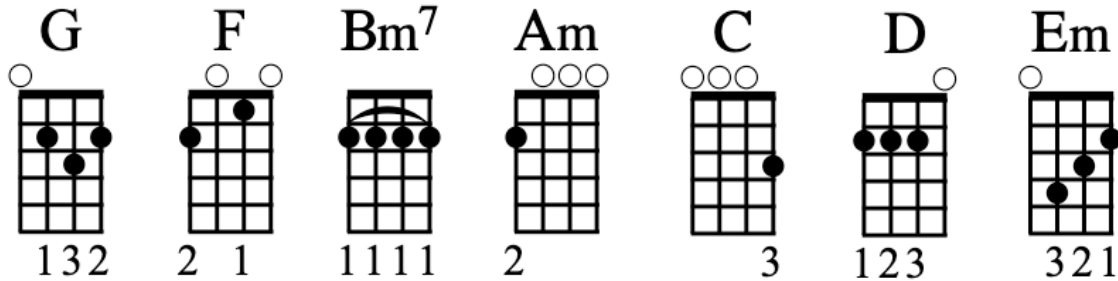

I'll Be There for You

The Rembrandts

Capo 2nd Fret

INTRO

G

VERSE 1

G F
So no one told you life was gonna be this way
G Bm7
Your jobs a joke you're broke, your love life's D.O.A.
F Am G
It's like you're always stuck in second gear
F C D
When it hasn't been your day your week or month or even your year

CHORUS

G C D
I'll be there for you (when the rain starts to pour)
G C D
I'll be there for you (like I've been there before)
G C D F G
I'll be there for you ('cause you're there for me too)

VERSE 2

G F
You're still in bed at ten and work began at 8
G Bm7
You've burnt your breakfast so far things are going great
F Am G
Your mother warned you there'd be days like these
F C D
But she didn't tell you when the world has brought you down to your knees

CHORUS

MIDDLE

C
No one could ever know me, no one could ever see me
Em
Seems the only one who knows what it's like to be me
Am
Someone to face the day with
C
Make it through all the mess with
F Am
Some one I'll always laugh with
D C D Em
Even under the worst I'm best with you