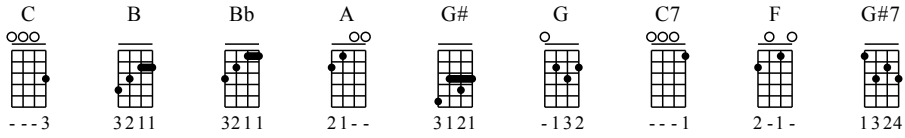

# A Little Knowledge (Intro)

The Blockheads

Tab: UkuleleHunt.com

- ① = A    ③ = C
- ② = E    ④ = G

Moderate ♩ = 100

1

C B

4